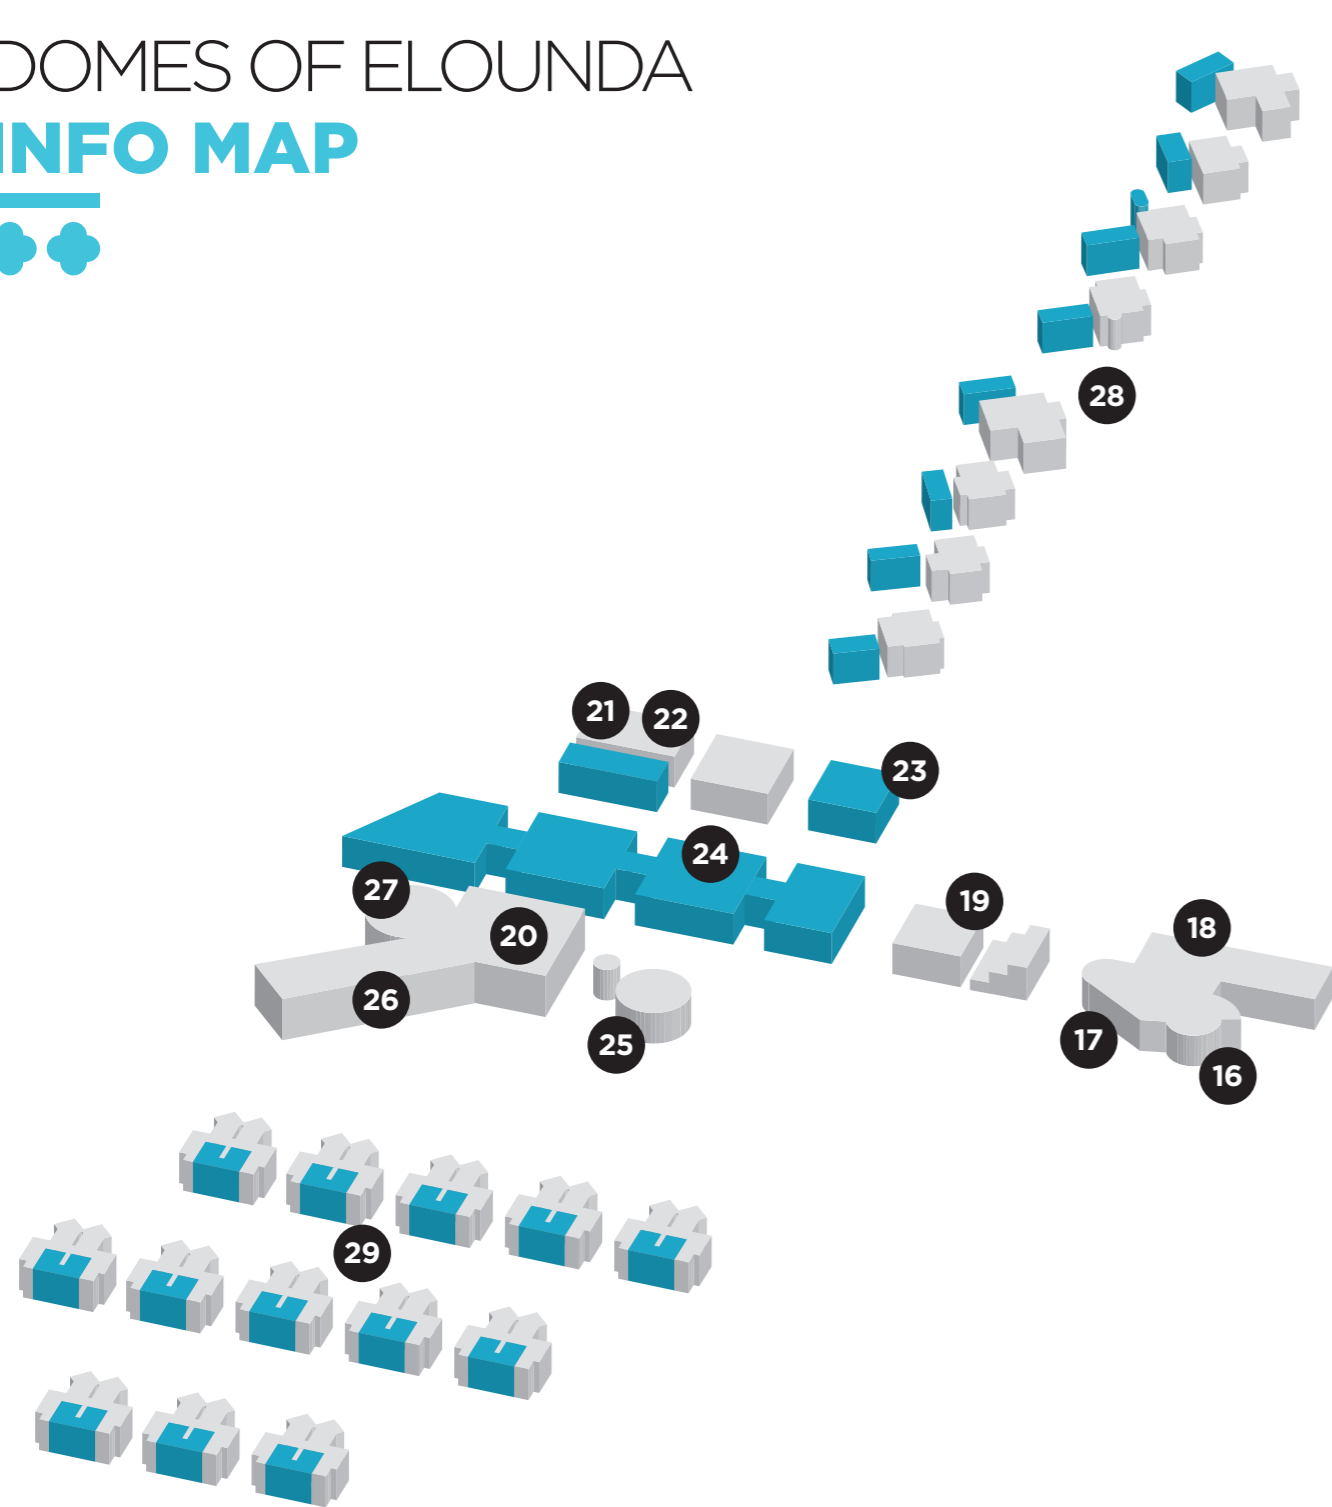

DOMES OF ELOUNDA

INFO MAP

- 1. Reception / Guest Services
- 2. Parking
- 3. THÓLOS Restaurant
- 4. Jewelry Shop
- 5. SÓMA SPA
- 6. GRAND DOMES Bar
- 7. August Studio Photography
- 8. Outdoor Fitness Zone
- 9. YAOSAI Pool Bar
- 10. YAOSAI Asian Restaurant

- 11. TÓPOS 1910 Seafood Restaurant
- 12. NEEMA Beach Wear Boutique
- 13. Watersports
- 14. BREEZE All Day Beach Lounge
- 15. Helipad
- 16. Domes Crèche
- 17. Domesland Kids Club
- 18. Teenage Game Room
- 19. Domes Open Theatre
- 20. BLEND Italian Restaurant